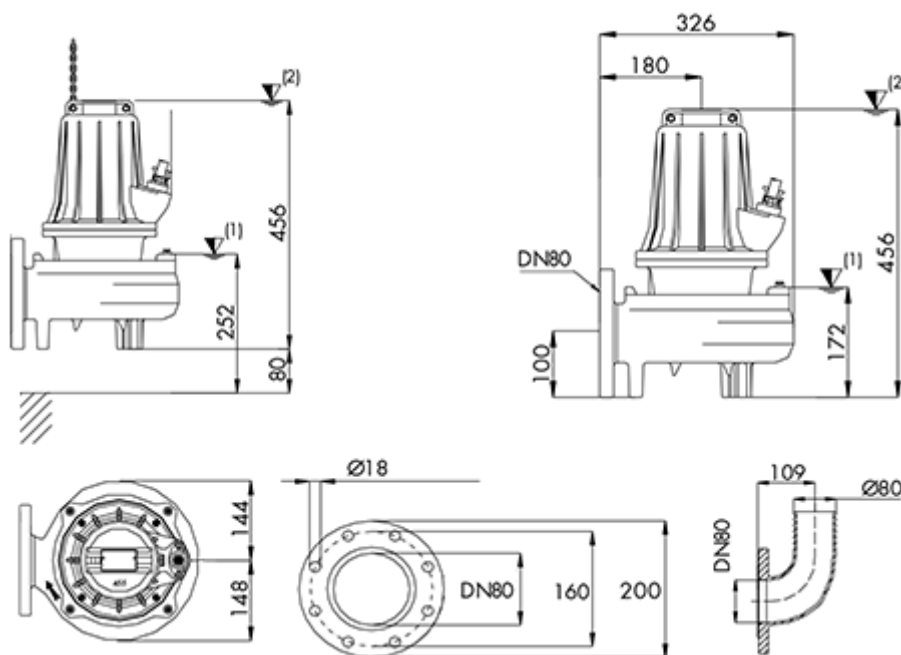

Data Sheet

Article number: 71644012500803

Description: Dreno sewage pump Serie VT 80/4/125 C342
1,25 3x400V 50HZ discharge DN80

Measures

Version = Type VM-VT 80/4/125 C.342 Type VM-VT 80/4/125 C.342